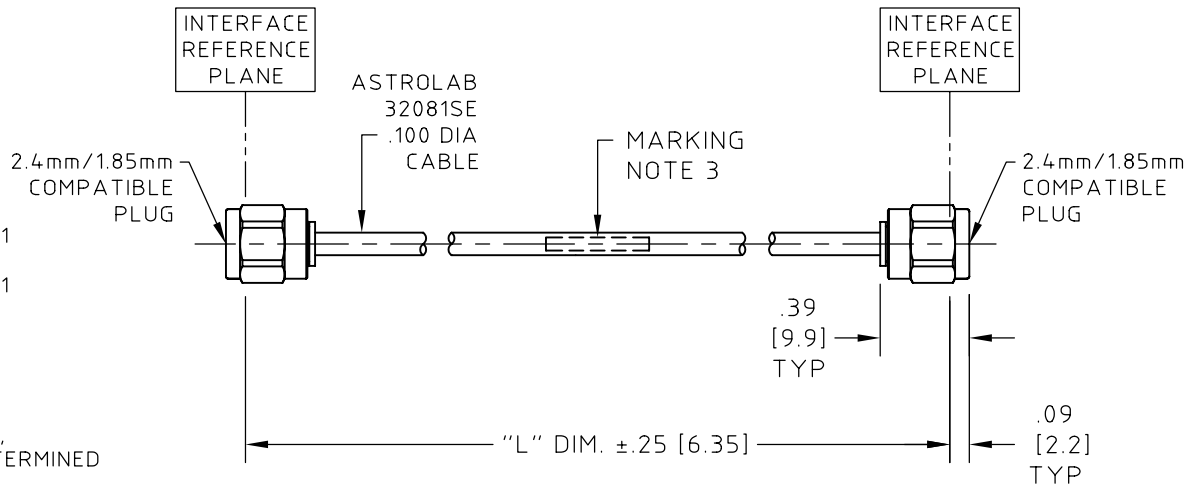

NOTES:

1. MATERIALS AND FINISHES

- CABLE,  
COAXIAL, FLEXIBLE, ASTROLAB 32081SE.
- CONNECTOR A  
2.4mm/1.85 PLUG, ASTROLAB P/N 29880CR-32-81
- CONNECTOR B  
2.4mm/1.85 PLUG, ASTROLAB P/N 29880CR-32-81

2. TECHNICAL DATA:

OPERATING TEMPERATURE . . . . . -55°C TO +125°C.

3. MARKING APPROXIMATELY CENTERED DIRECTLY ON CABLE AS FOLLOWS:

"MINIBEND V-XX YYWW"

WHERE "XX" IS THE LENGTH OF THE CABLE ASSEMBLY,  
AND "YYWW" IS THE DATE CODE, YEAR AND WEEK DETERMINED  
BY THE PRODUCTION DATE.

Issue Nov2003	UNLESS OTHERWISE SPECIFIED		 <b>ASTROLAB<sup>®</sup> INC.</b> 4 POWDER HORN DRIVE WARREN NJ 07059 USA	<b>CABLE ASSEMBLY, 32081SE CABLE</b> <b>2.4mm/1.85mm PLUG TO</b> <b>2.4mm/1.85mm PLUG</b>		
	www.astrolab.com			Z P	minibend V-XX	
	Phone 1.732.560.3800					
	Fax 1.732.560.9570					
	Code Ident. No. 16301					
FRACTIONS	± 1/16					
X	± .030					
XX	± .015					
XXX	± .005					
ANGLES	± 1°					