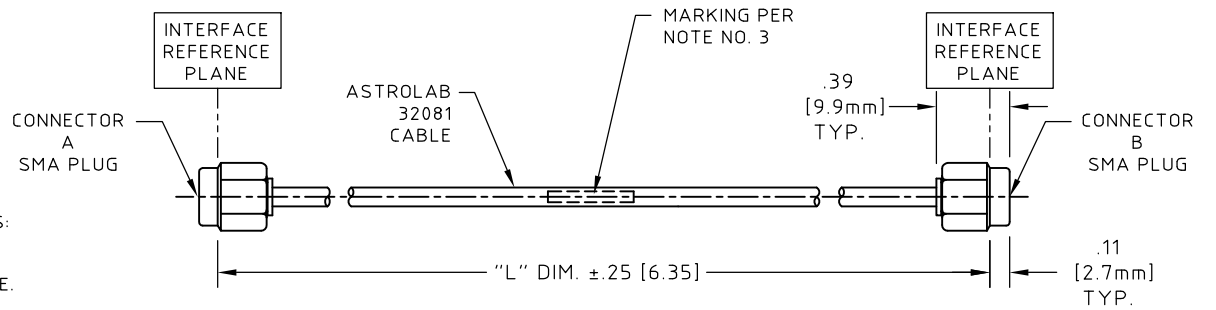

NOTES:

1. MATERIALS AND FINISHES

- CABLE,
COAXIAL, FLEXIBLE, ASTROLAB 32081.
- CONNECTOR A
SMA PLUG, ASTROLAB P/N 29094C-32-81
- CONNECTOR B
SMA PLUG, ASTROLAB P/N 29094C-32-81

2. TECHNICAL DATA:

OPERATING TEMPERATURE -45°C TO +85°C.

3. MARKING APPROXIMATELY CENTERED DIRECTLY ON CABLE AS FOLLOWS:

"MINIBEND-XX YYWW"

WHERE "XX" IS THE LENGTH OF THE CABLE ASSEMBLY, AND "YYWW"
IS THE DATE CODE, YEAR AND WEEK DETERMINED BY PRODUCTION DATE.