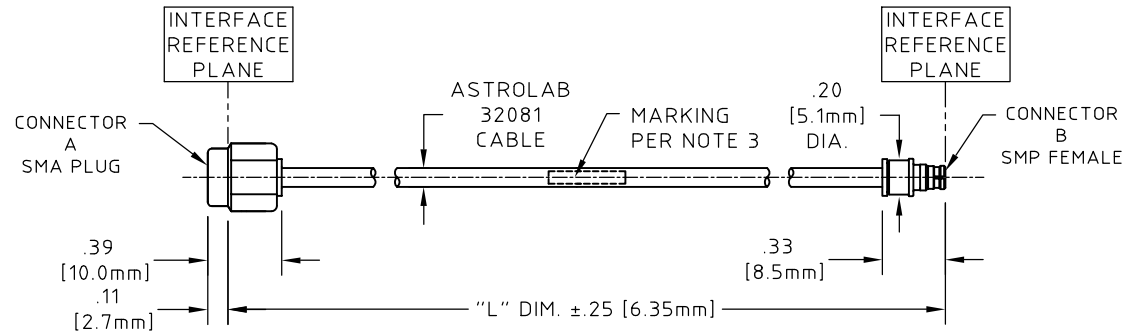

NOTES:

1. MATERIALS AND FINISHES

CABLE,
COAXIAL, FLEXIBLE, ASTROLAB 32081.
CONNECTOR A

SMA PLUG, ASTROLAB P/N 29094C-32-81

CONNECTOR B

SMP FEMALE, ASTROLAB P/N 29473C-32-81

2. TECHNICAL DATA:

OPERATING TEMPERATURE -45°C TO +85°C.

3. MARKING APPROXIMATELY CENTERED DIRECTLY ON CABLE AS FOLLOWS:

"MINIBEND S-XX YYWW"

WHERE "XX" IS THE LENGTH OF THE CABLE ASSEMBLY, AND "YYWW"

IS THE DATE CODE, YEAR AND WEEK DETERMINED BY PRODUCTION DATE.