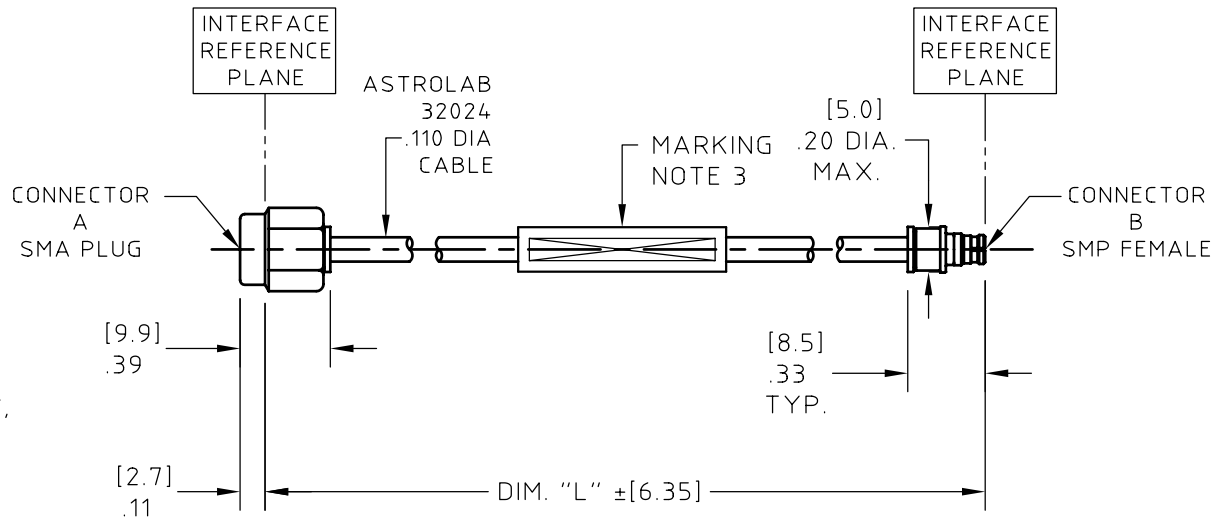

NOTES:

1. MATERIALS AND FINISHES

CABLE,
COAXIAL, FLEXIBLE, ASTROLAB 32024.

CONNECTOR A

SMA PLUG, ASTROLAB P/N 29094C-32-24

CONNECTOR B

SMP FEMALE, ASTROLAB P/N 29473C-32-24

2. TECHNICAL DATA:

OPERATING TEMPERATURE -55°C TO +125°C.

3. MARKING: LOOSE SLEEVE ON CABLE AS FOLLOWS:

"MINIBEND LS-XX
16301 YYWW"

WHERE "XX" IS THE LENGTH OF THE CABLE ASSEMBLY,
AND "YYWW" IS THE DATE CODE, YEAR AND WEEK
DETERMINED BY PRODUCTION DATE.

CABLE ASSEMBLY,
SMA PLUG TO SMP FEMALE
32024 CABLE

Z
P

minibend LS-XX