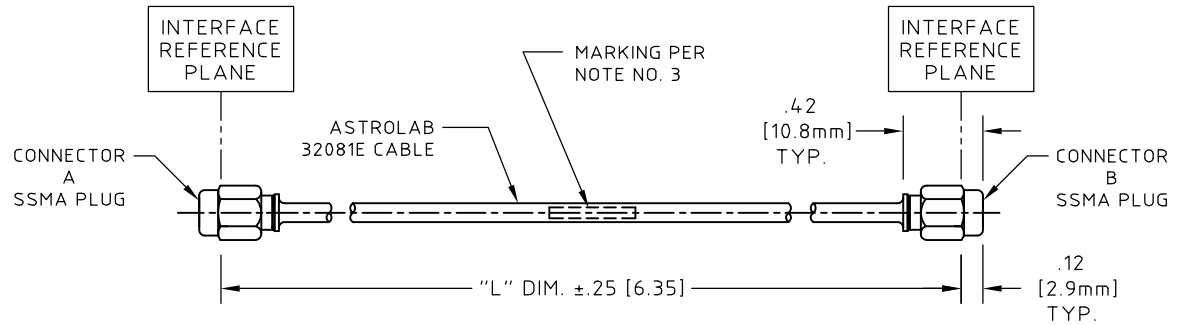

NOTES:

1. MATERIALS AND FINISHES

- CABLE,
COAXIAL, FLEXIBLE, ASTROLAB 32081E.
- CONNECTOR A
SSMA PLUG, ASTROLAB P/N 29112CR-32-81E
- CONNECTOR B
SSMA PLUG, ASTROLAB P/N 29112CR-32-81E

2. TECHNICAL DATA:

OPERATING TEMPERATURE -55°C TO +125°C.

3. MARKING APPROXIMATELY CENTERED DIRECTLY ON CABLE AS FOLLOWS:

"MINIBEND AR-XX YYWW"

WHERE "XX" IS THE LENGTH OF THE CABLE ASSEMBLY, AND "YYWW"
IS THE DATE CODE, YEAR AND WEEK DETERMINED BY PRODUCTION DATE.