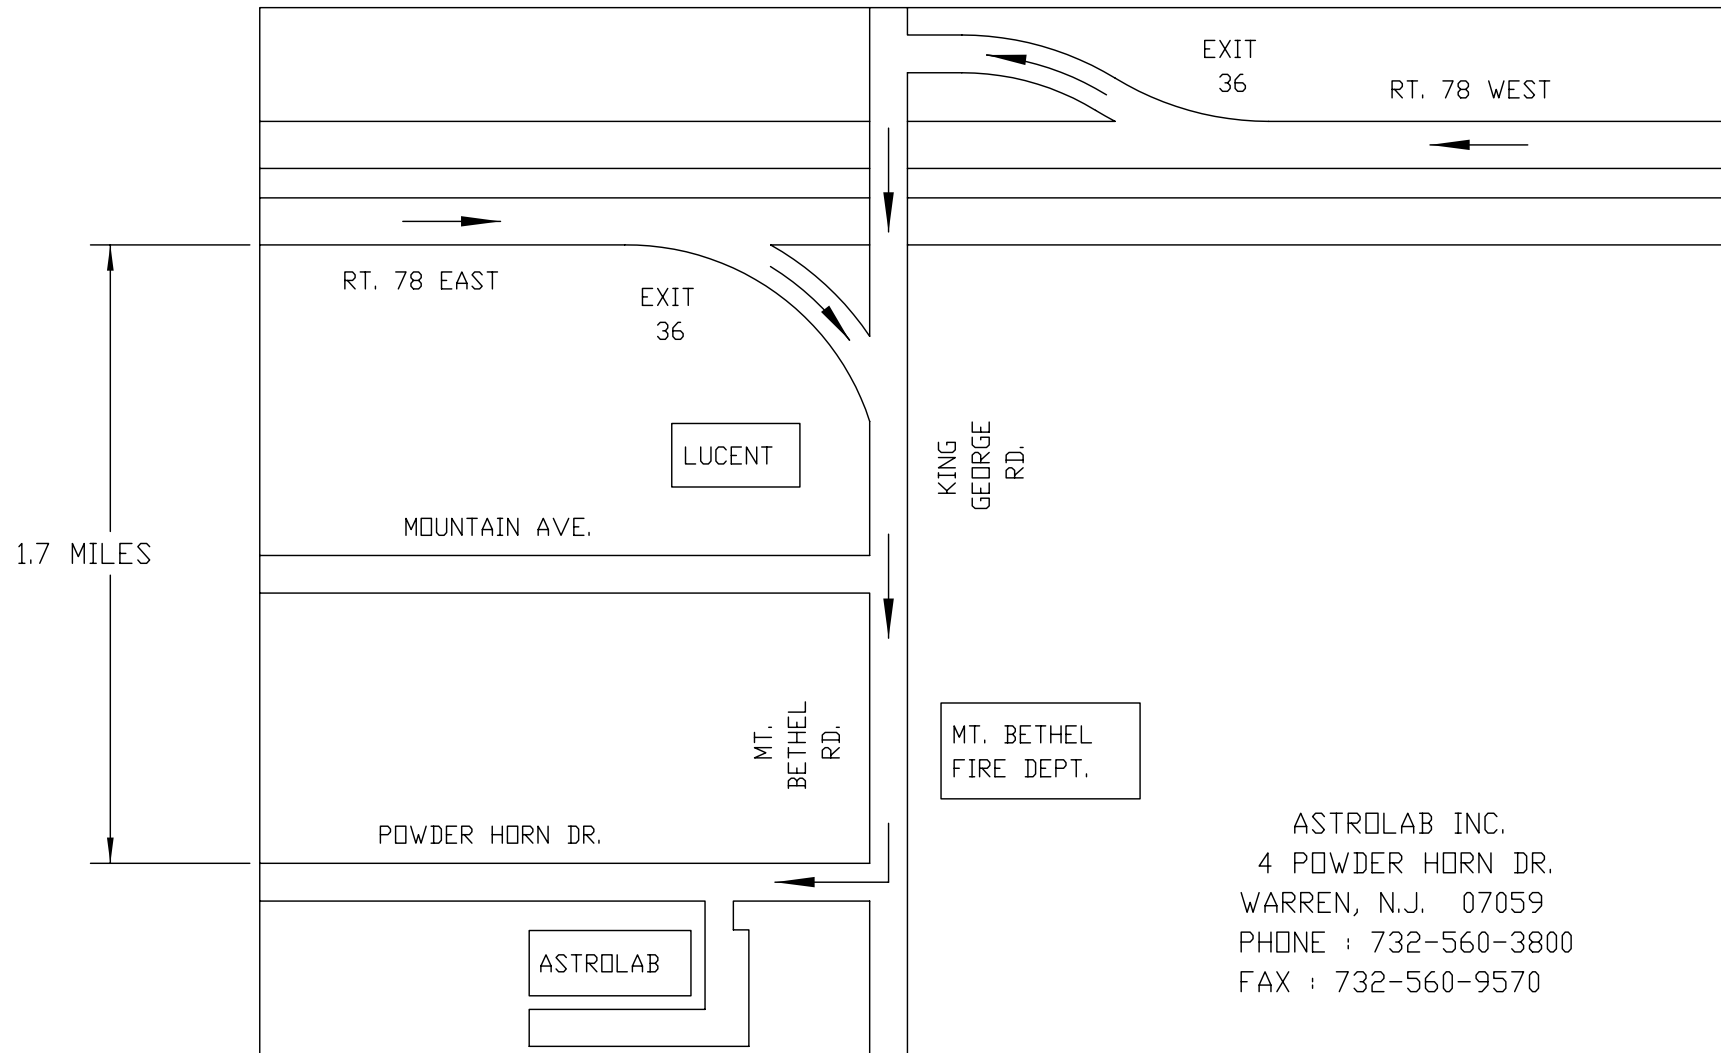

FROM NEWARK AIRPORT

- (A) TAKE ROUTE 78 WEST FROM NEWARK AIRPORT.
- (B) FOLLOW ROUTE 78 WEST TO EXIT 36 AND MAKE A LEFT ONTO KING GEORGE RD. WHICH WILL BECOME MT. BETHEL RD. AFTER ABOUT ONE MILE.
- (C) CONTINUE STRAIGHT ON MT. BETHEL RD. AND TURN RIGHT INTO THE POWDER HORN CORPORATE PARK ON POWDER HORN DR. ASTROLAB IS THE FIRST COMPANY ON YOUR LEFT.

FROM NEW JERSEY TURNPIKE VIA RT. 287 NORTH

- (A) TAKE ROUTE 287 NORTH TO ROUTE 78 EAST.
- (B) FOLLOW ROUTE 78 EAST TO EXIT 36 AND MAKE A RIGHT ONTO KING GEORGE RD. WHICH WILL BECOME MT. BETHEL ROAD AFTER ABOUT ONE MILE.
- (C) CONTINUE STRAIGHT ON MT. BETHEL RD. AND TURN RIGHT INTO THE POWDER HORN CORPORATE PARK ON POWDER HORN DR. ASTROLAB IS THE FIRST COMPANY ON YOUR LEFT.